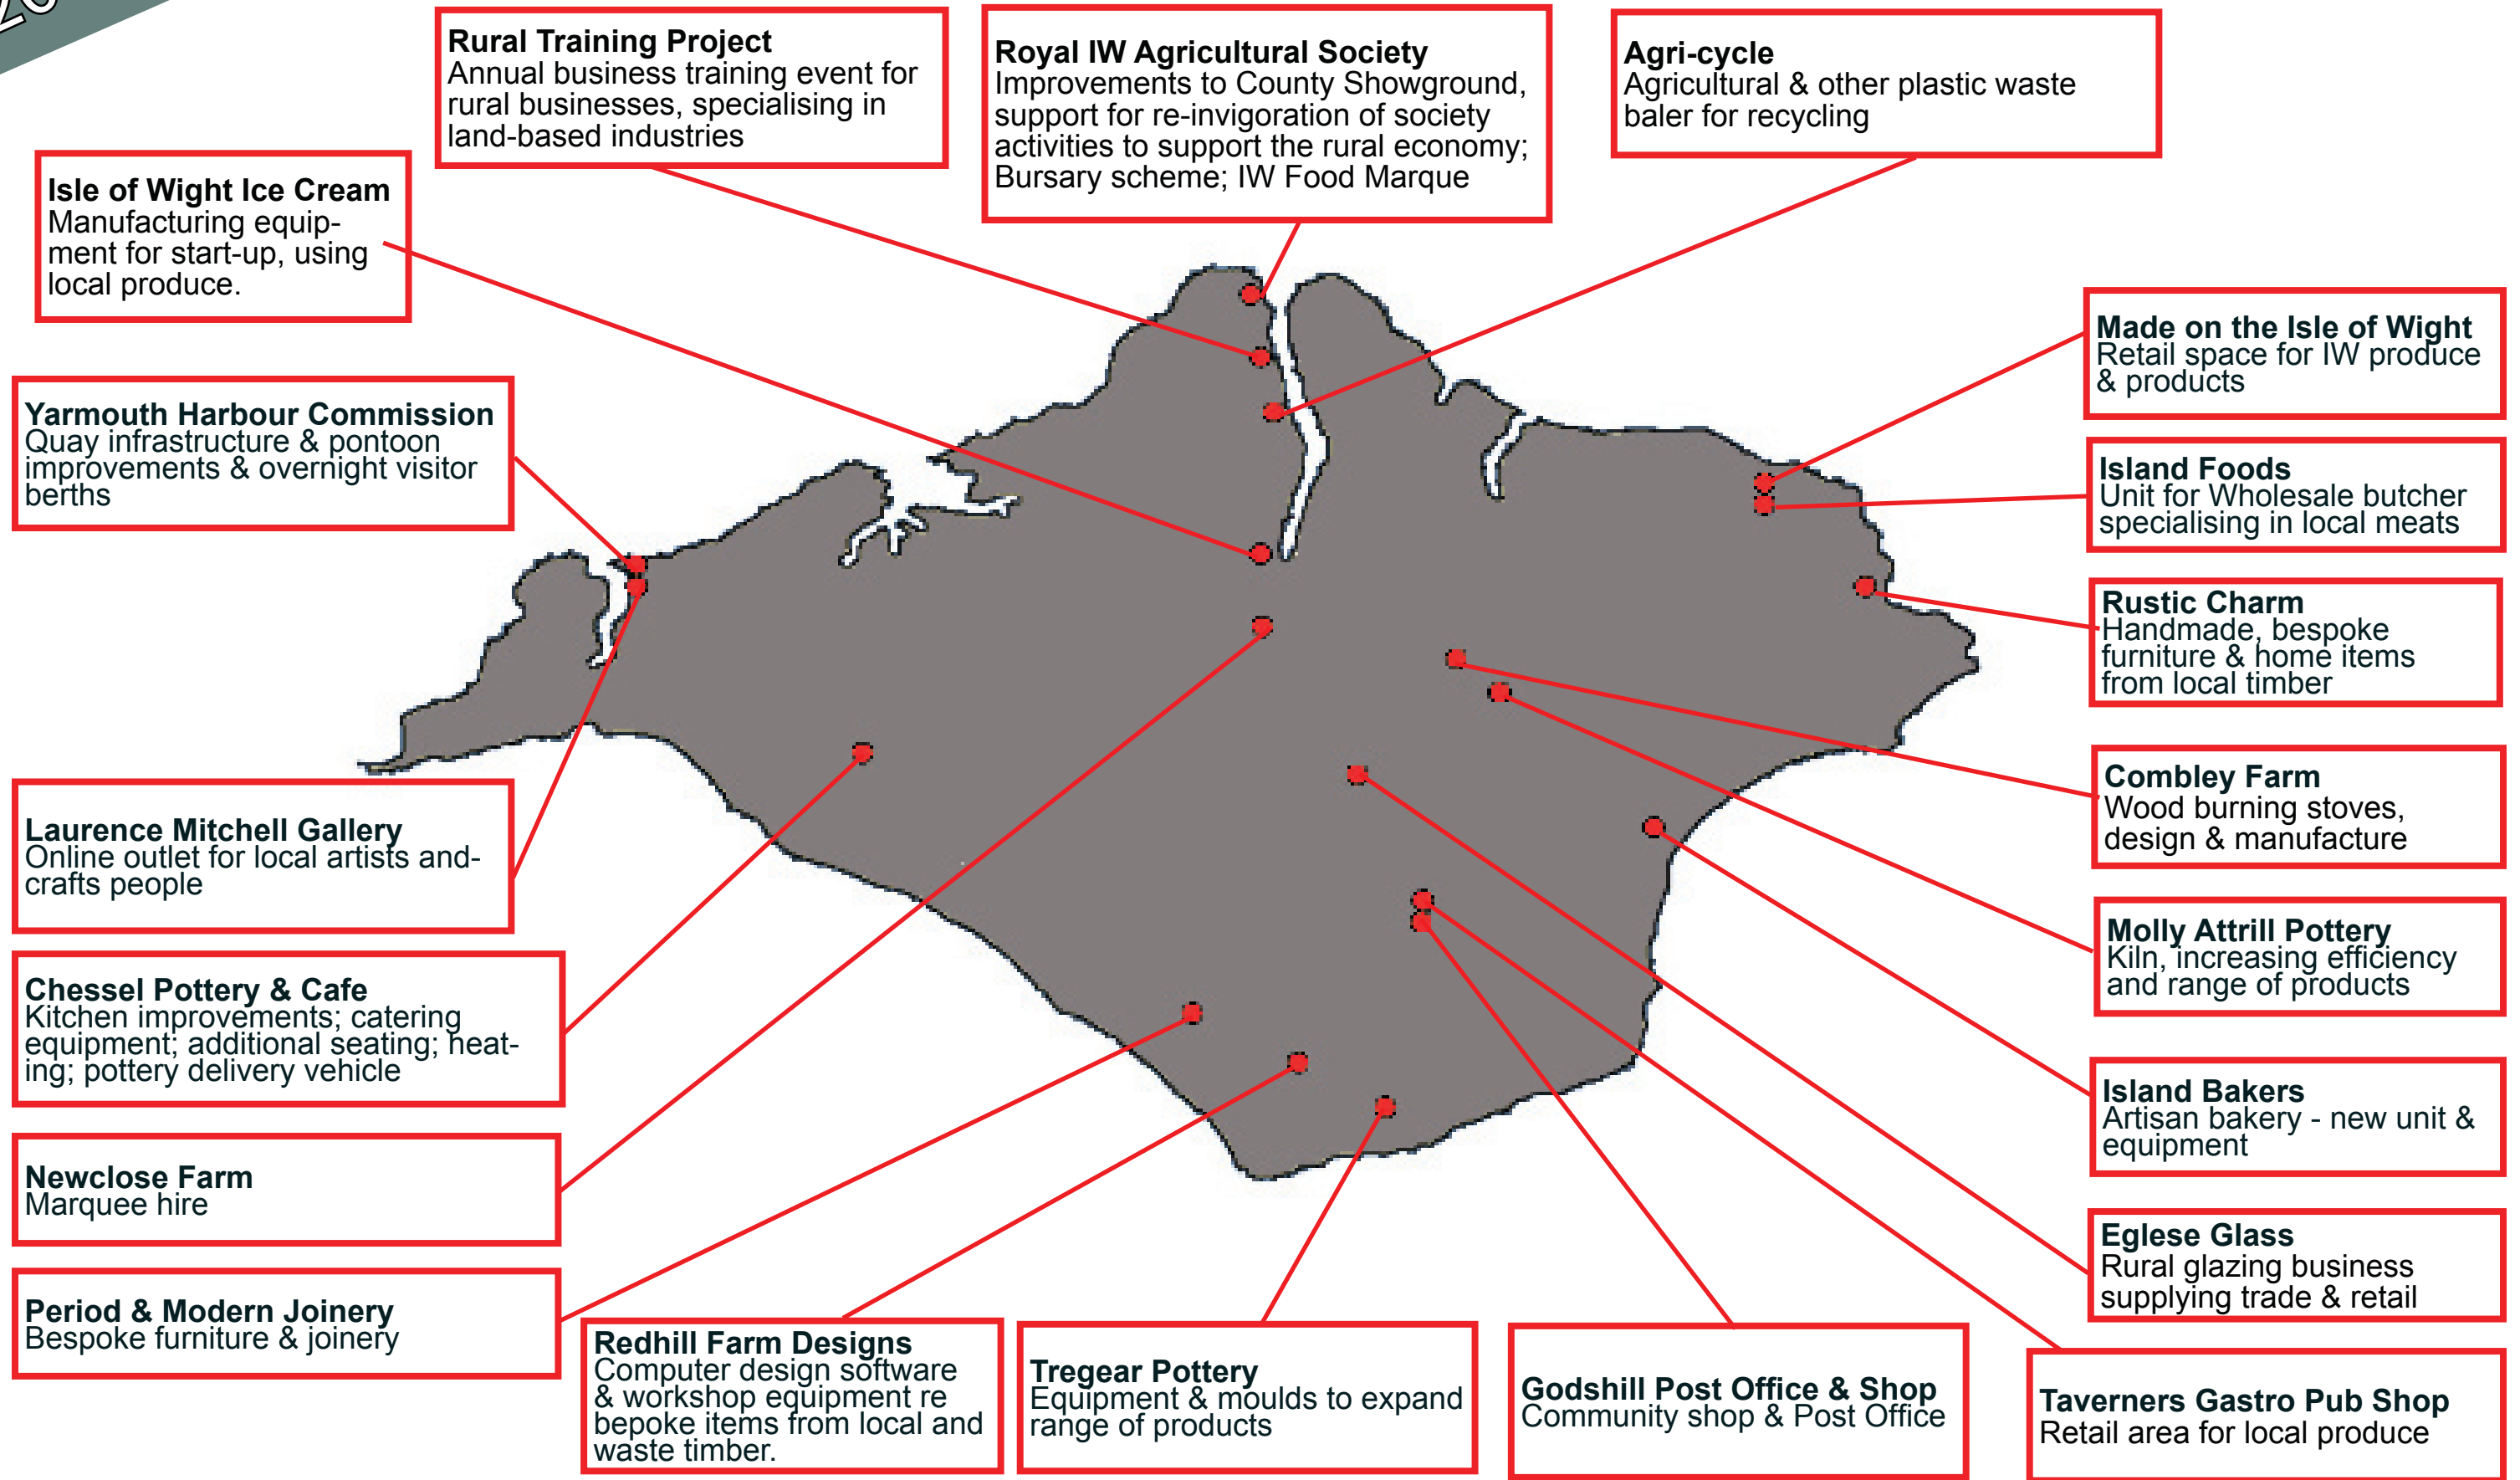

2008 - 2013

SUPPORTING RURAL BUSINESS

Isle of Wight LEADER - making a difference