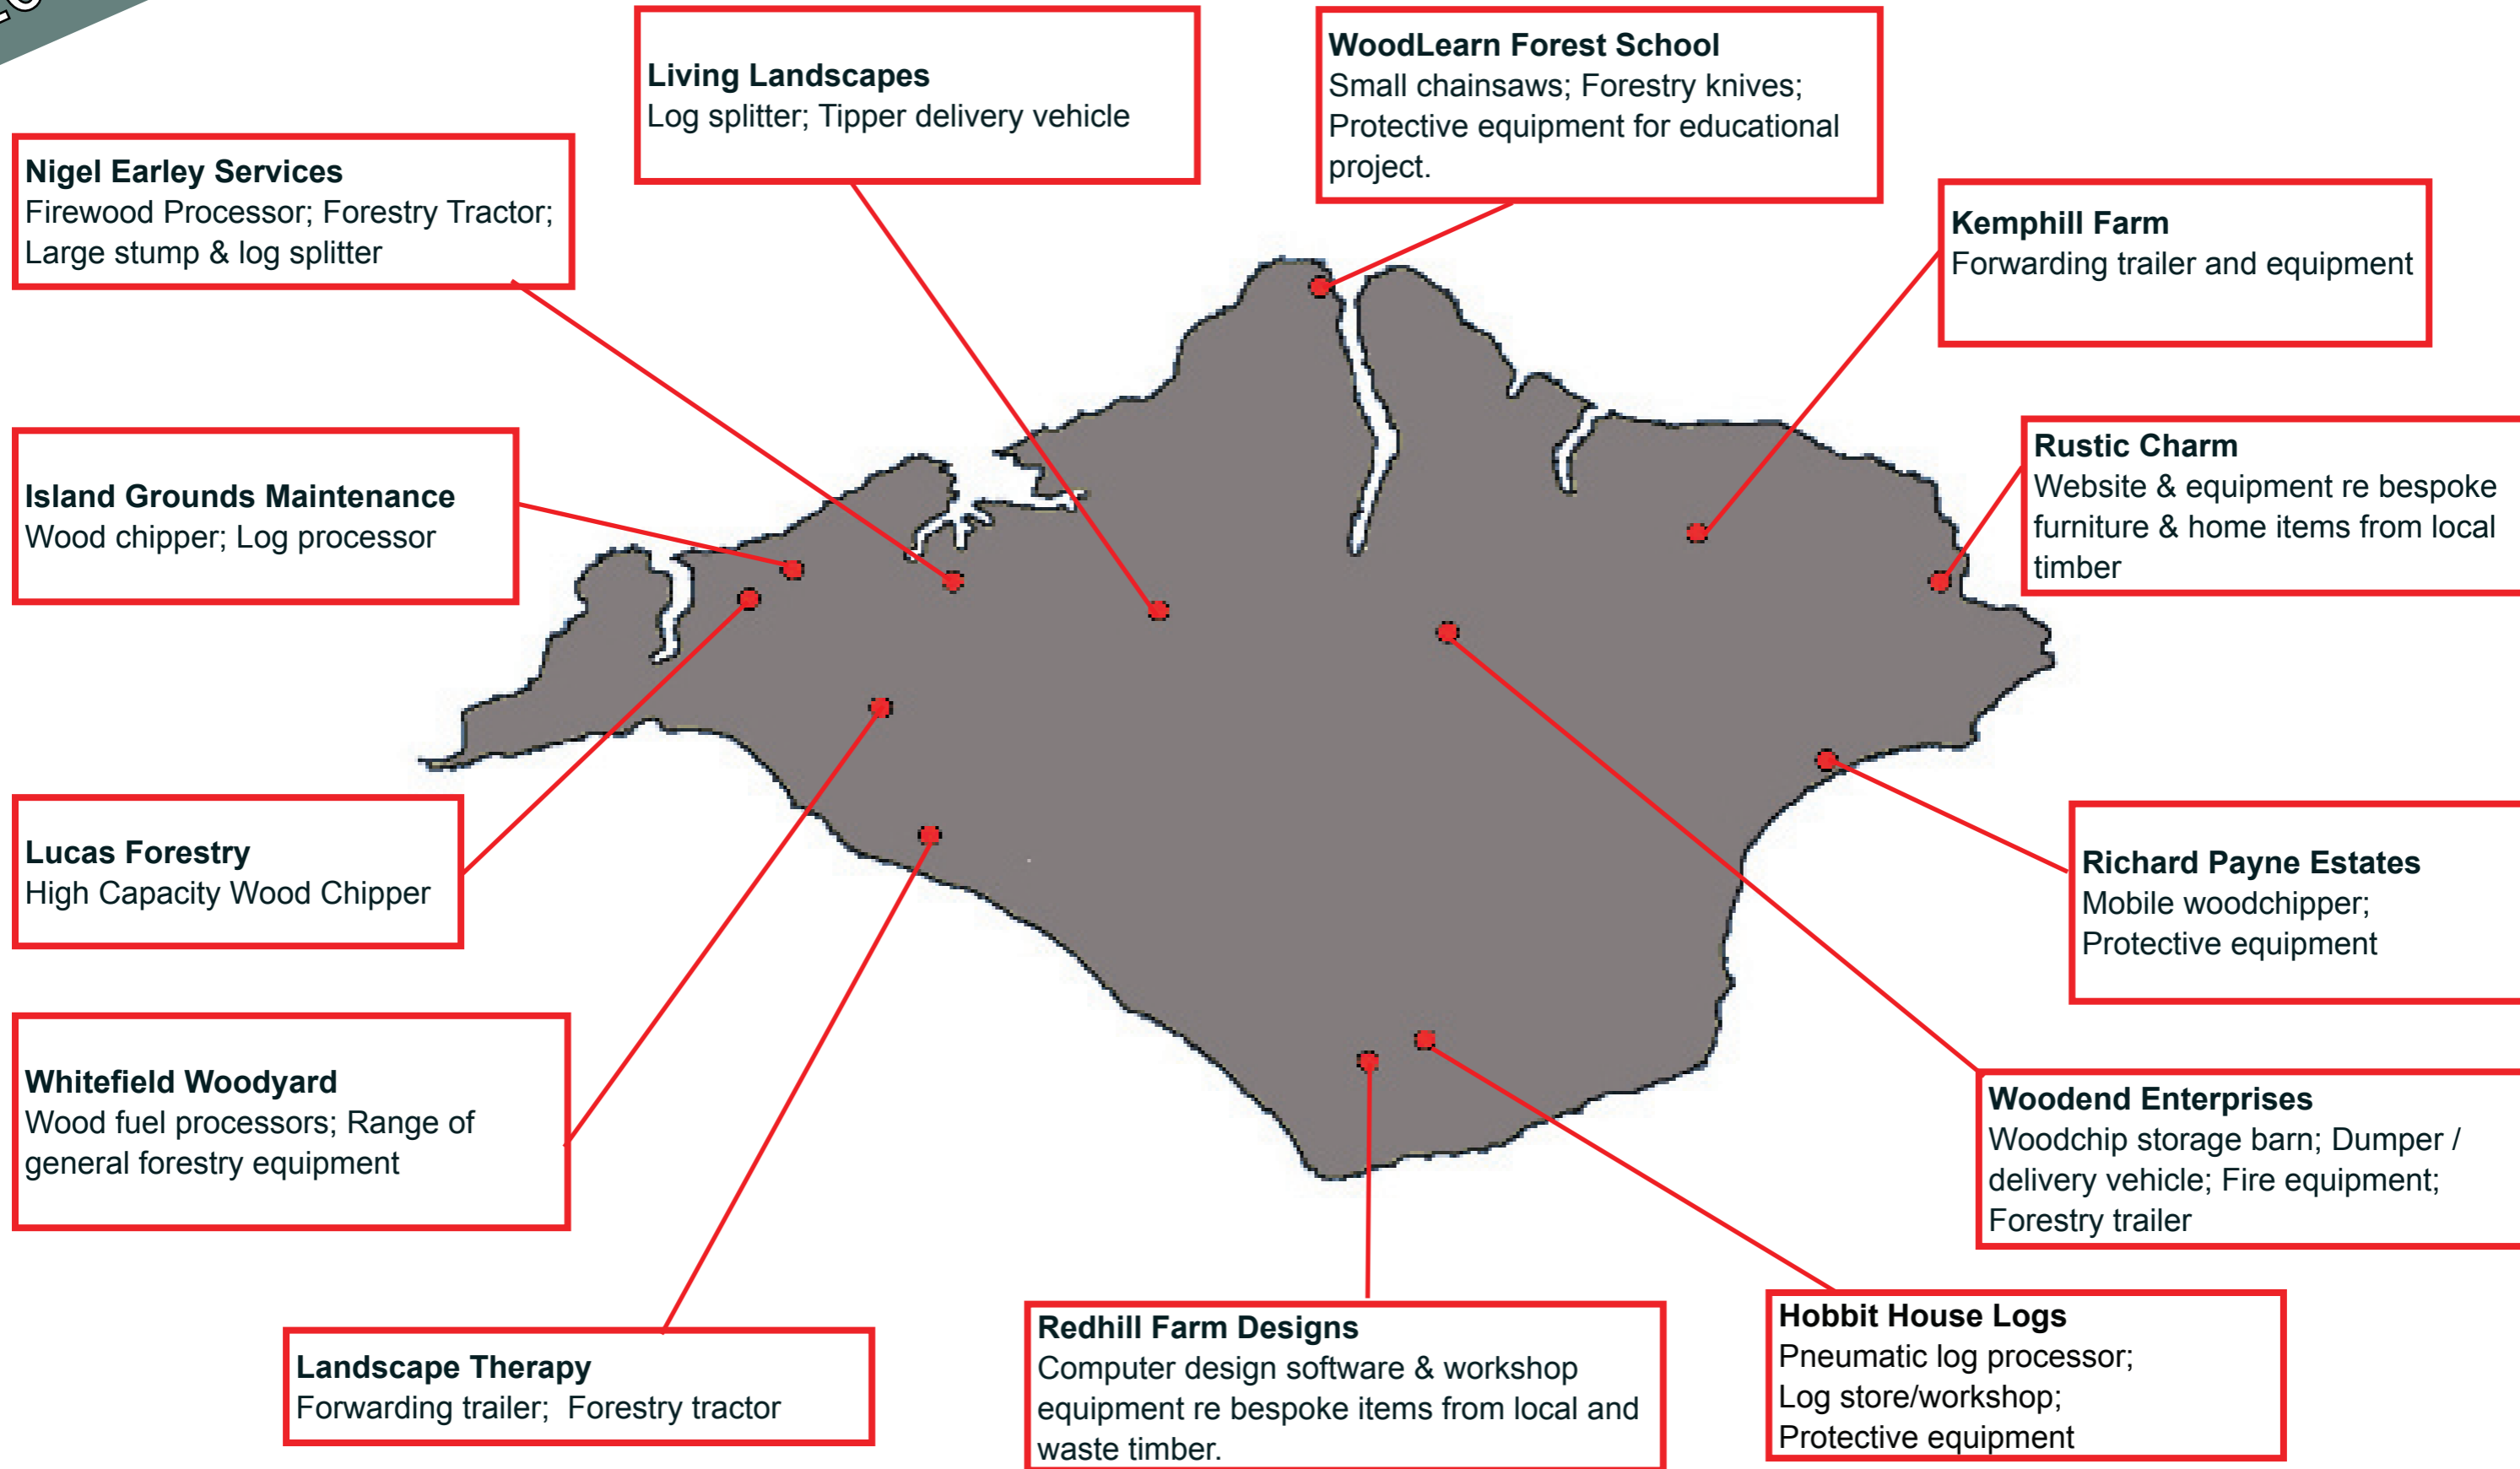

2008 - 2013

# SUPPORTING ISLAND FORESTRY

Isle of Wight LEADER - making a difference