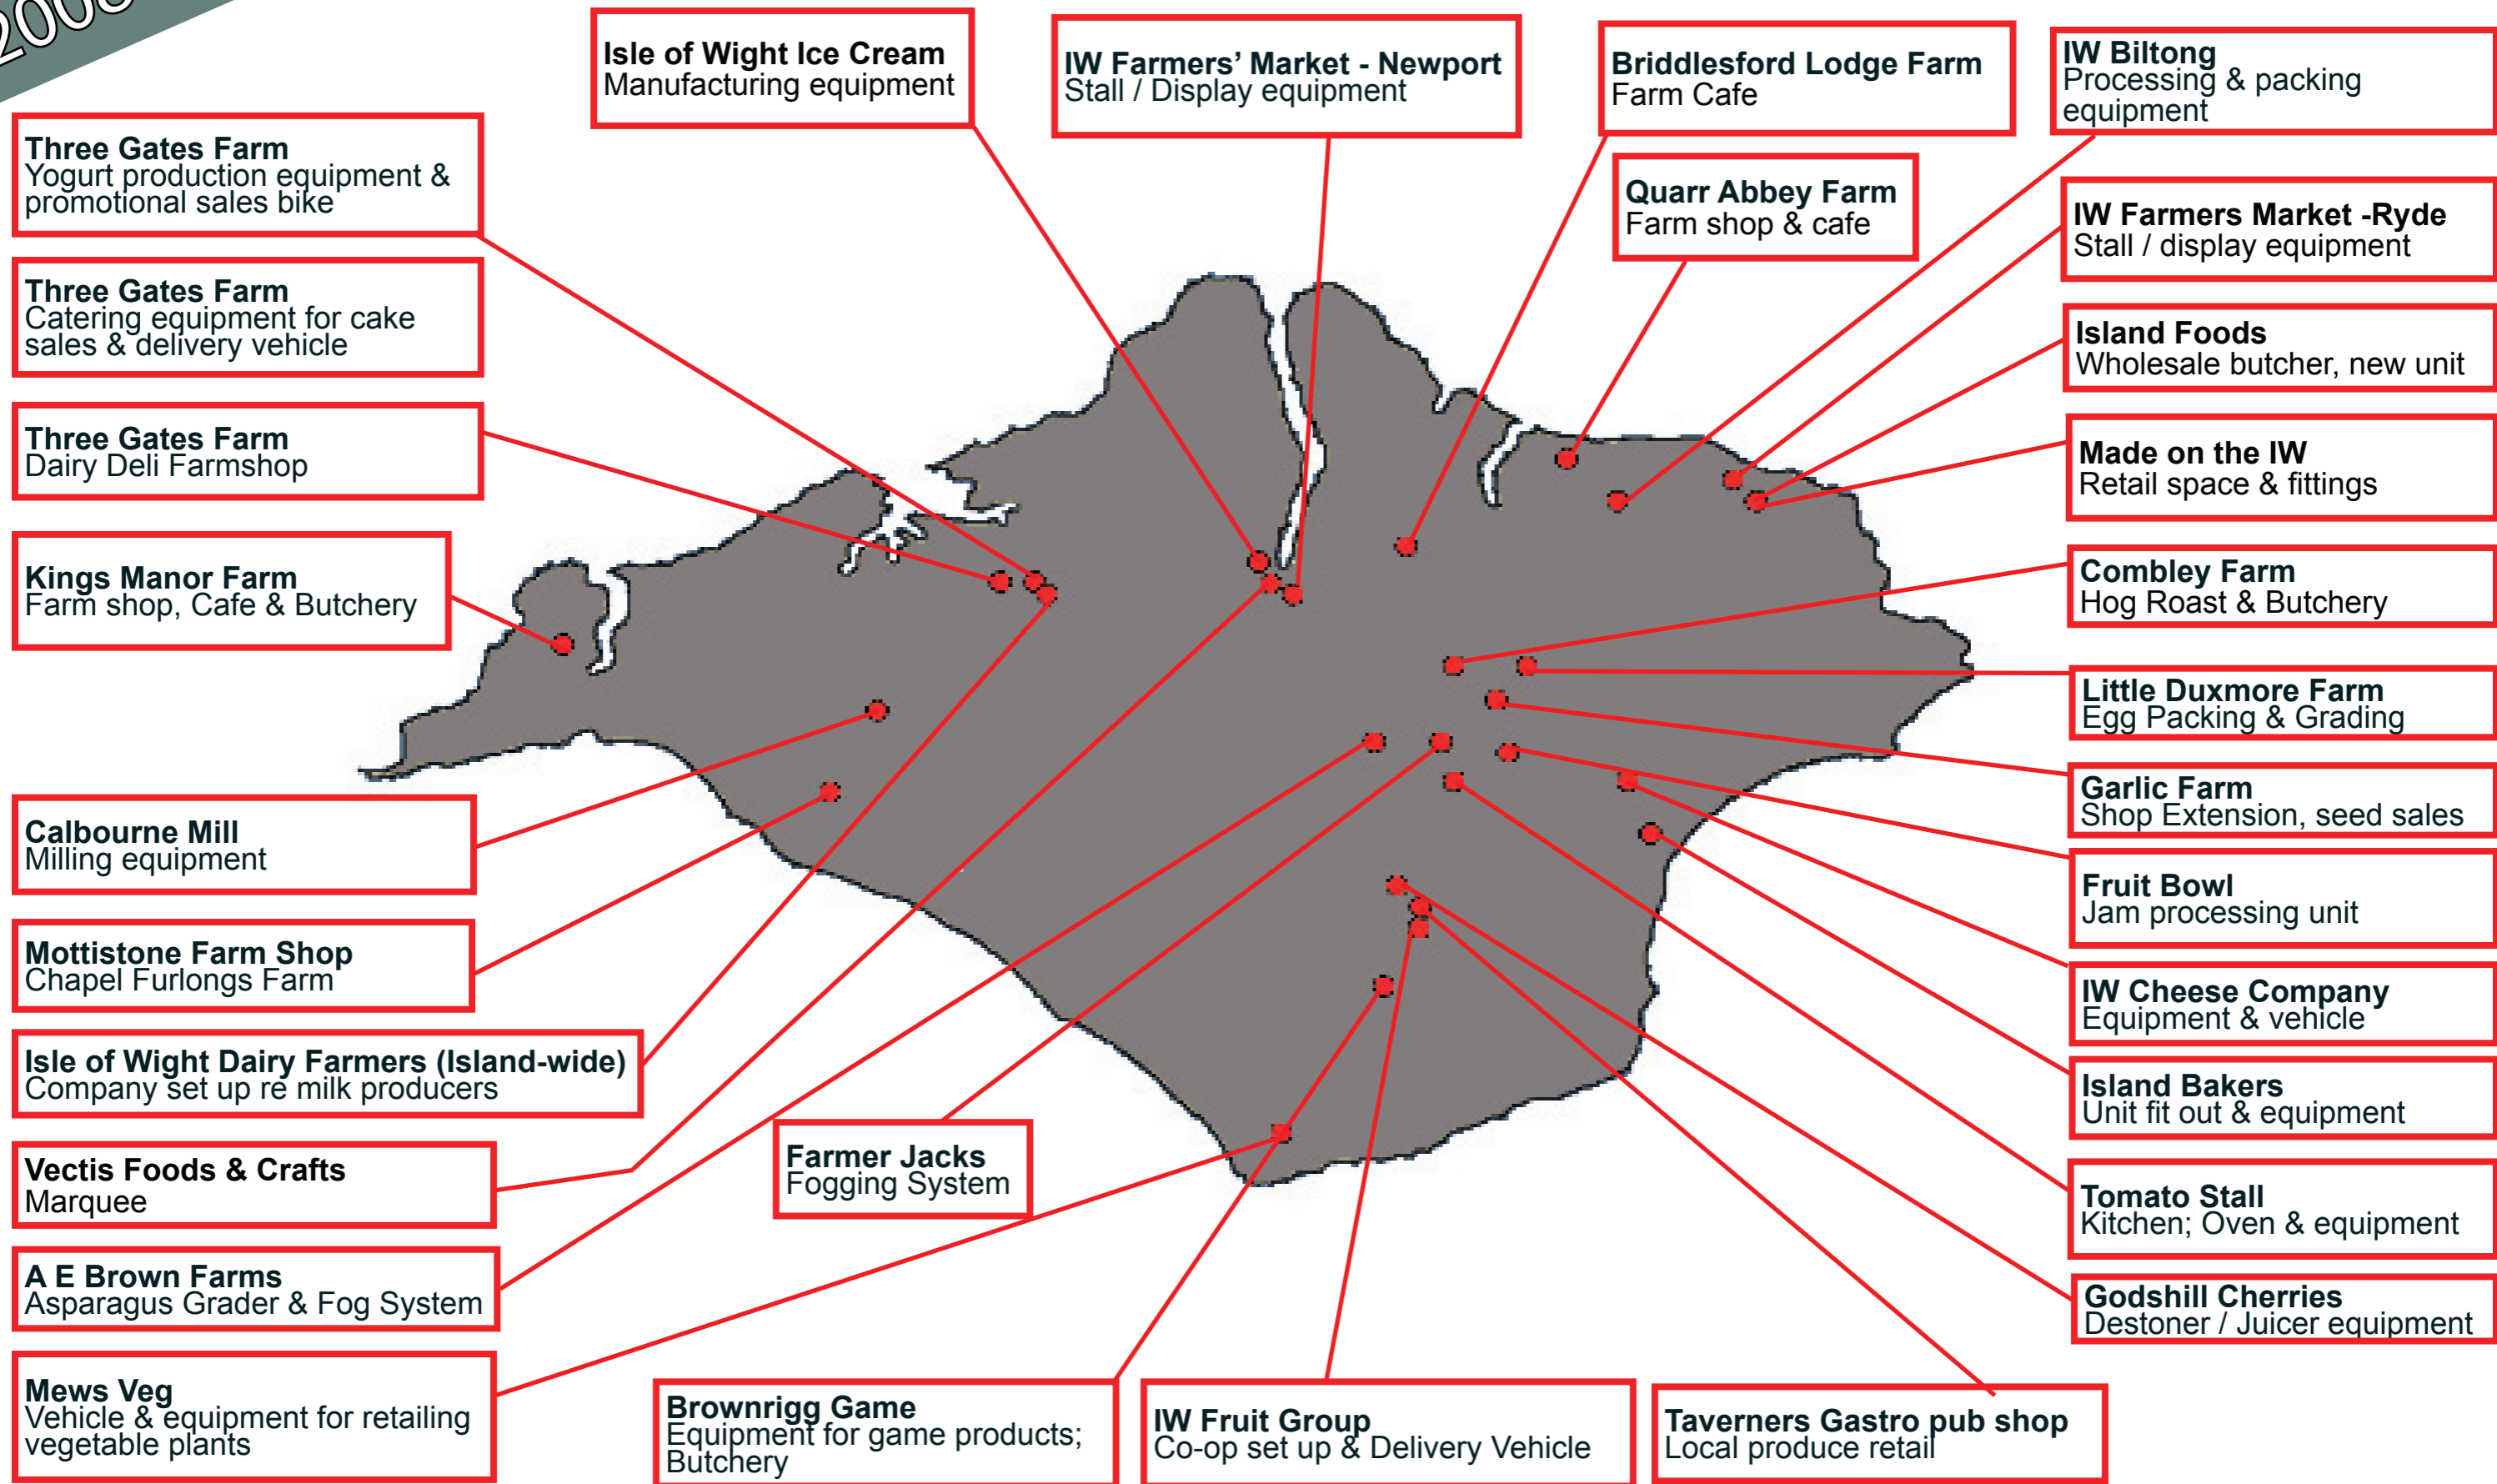

2008 - 2013

SUPPORTING ISLAND FOOD PRODUCERS

Isle of Wight LEADER - making a difference